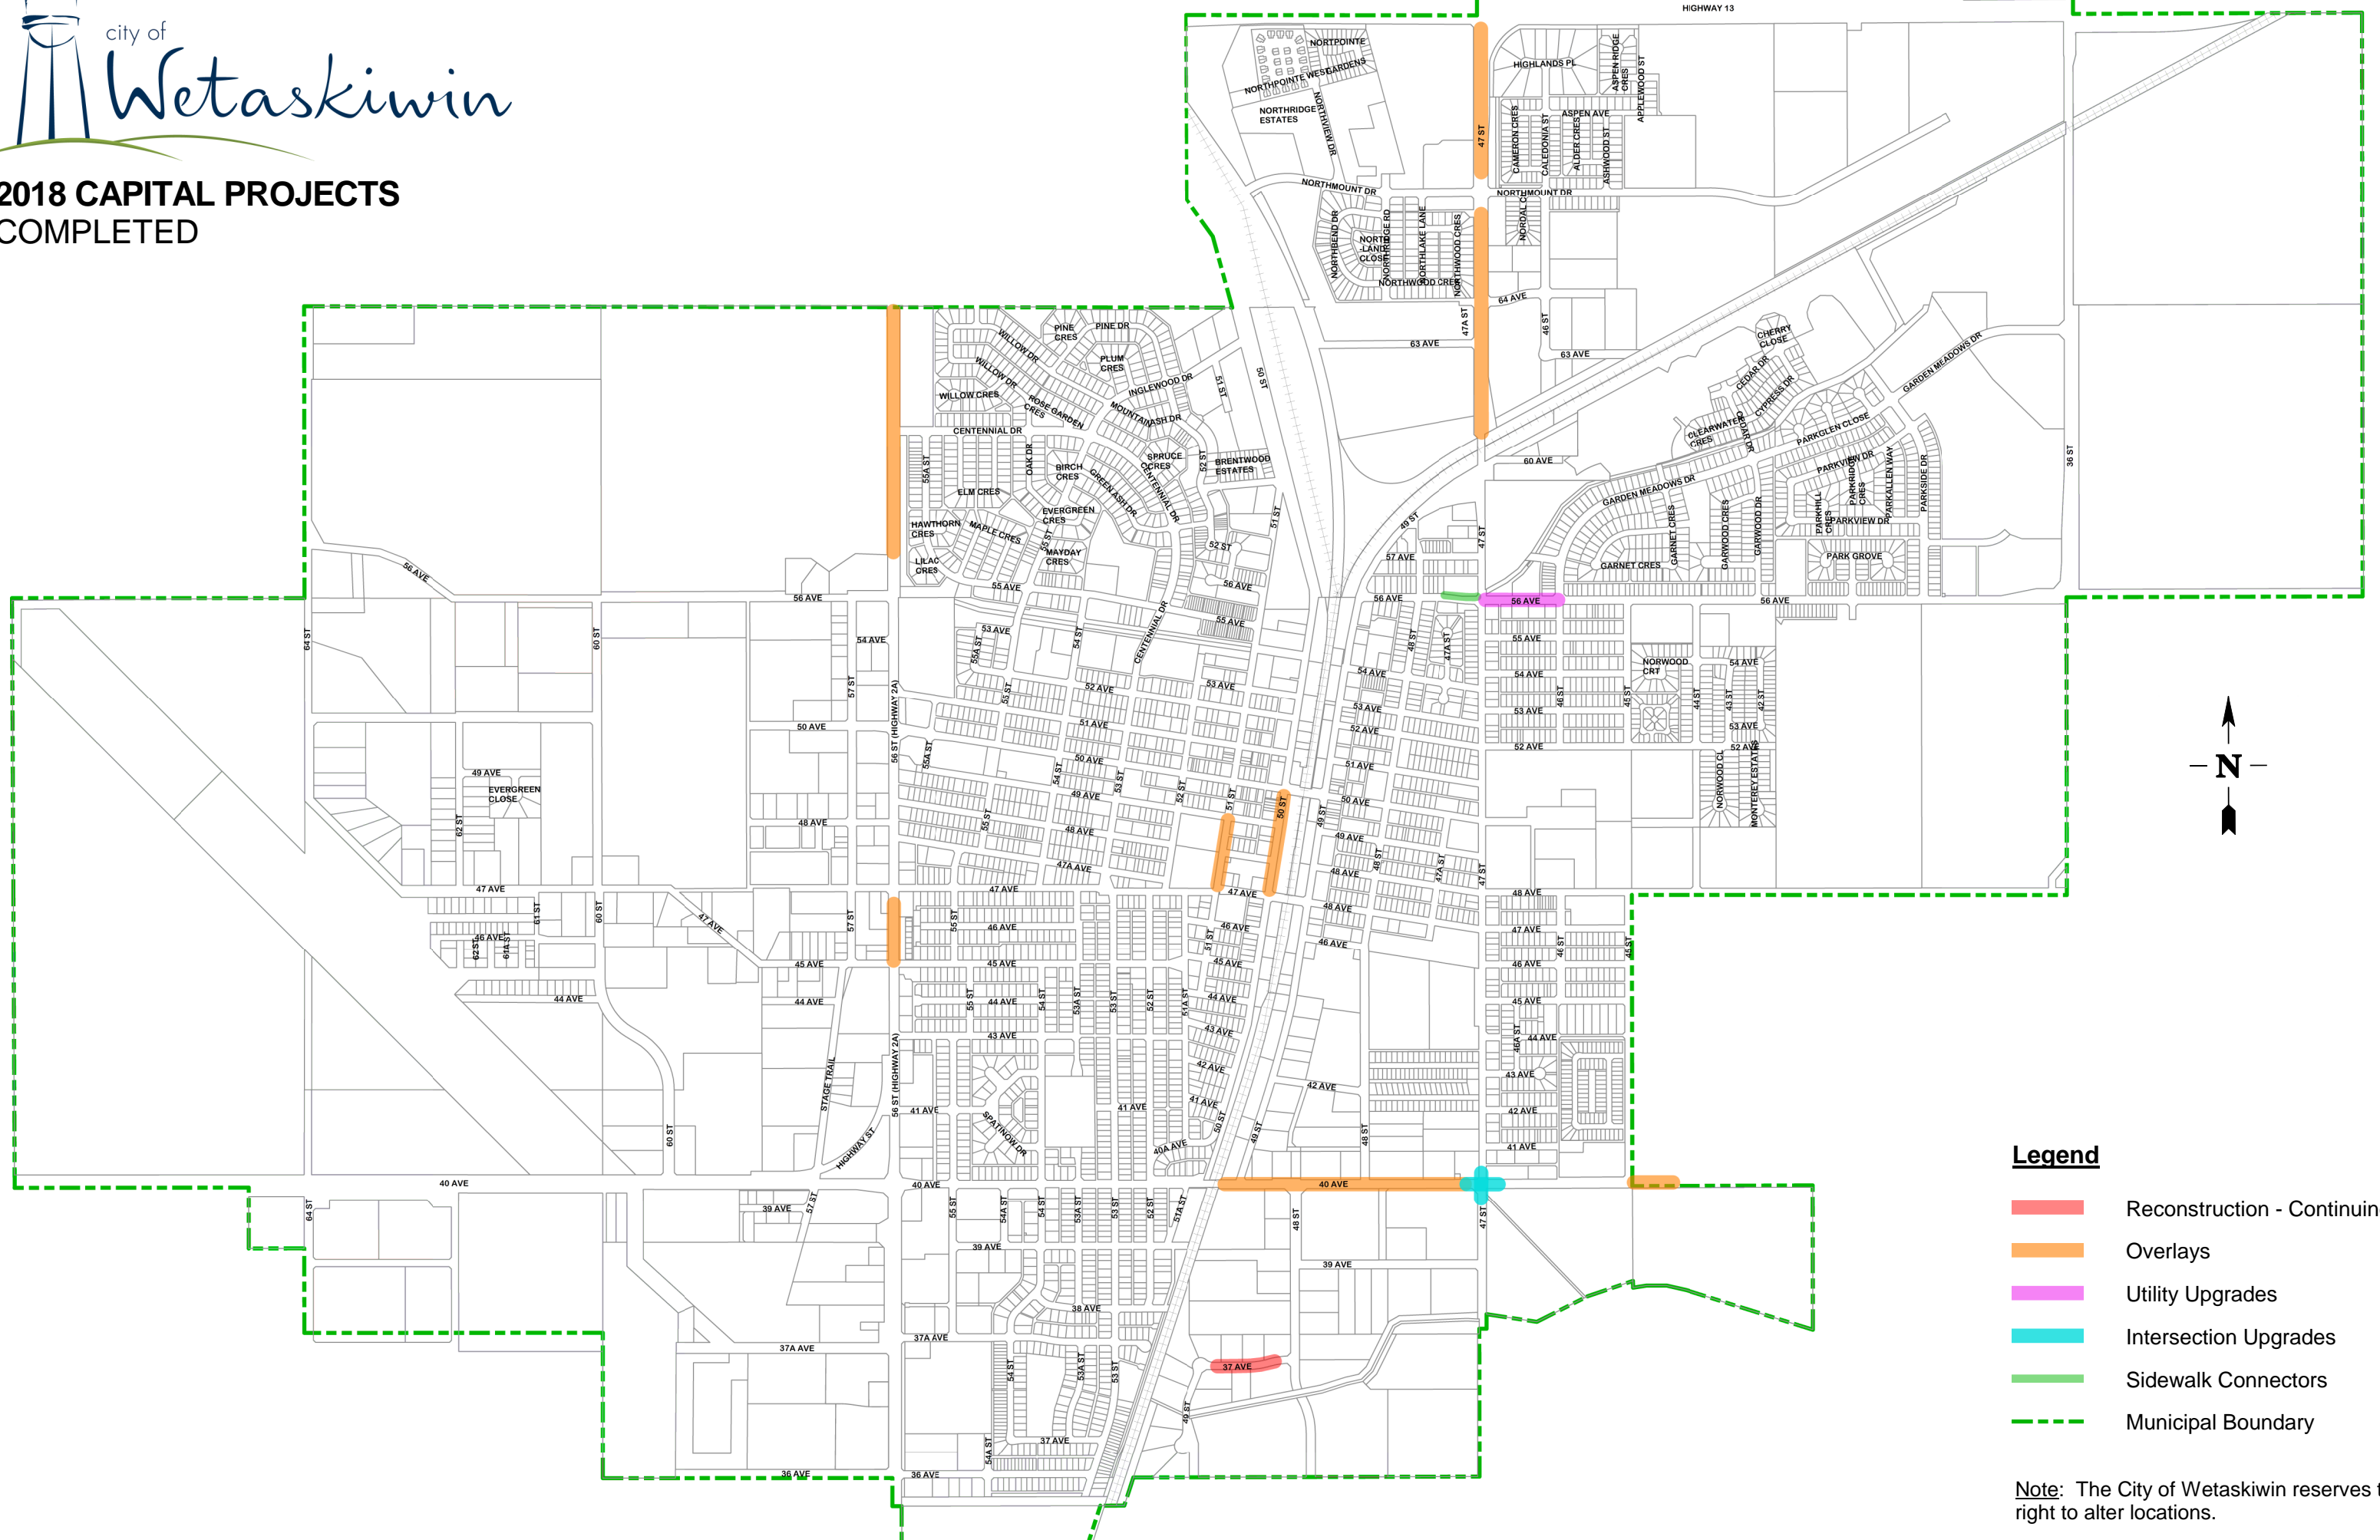

2018 CAPITAL PROJECTS COMPLETED

- Legend**
- Reconstruction - Continuing
 - Overlays
 - Utility Upgrades
 - Intersection Upgrades
 - Sidewalk Connectors
 - Municipal Boundary

Note: The City of Wetaskiwin reserves the right to alter locations.