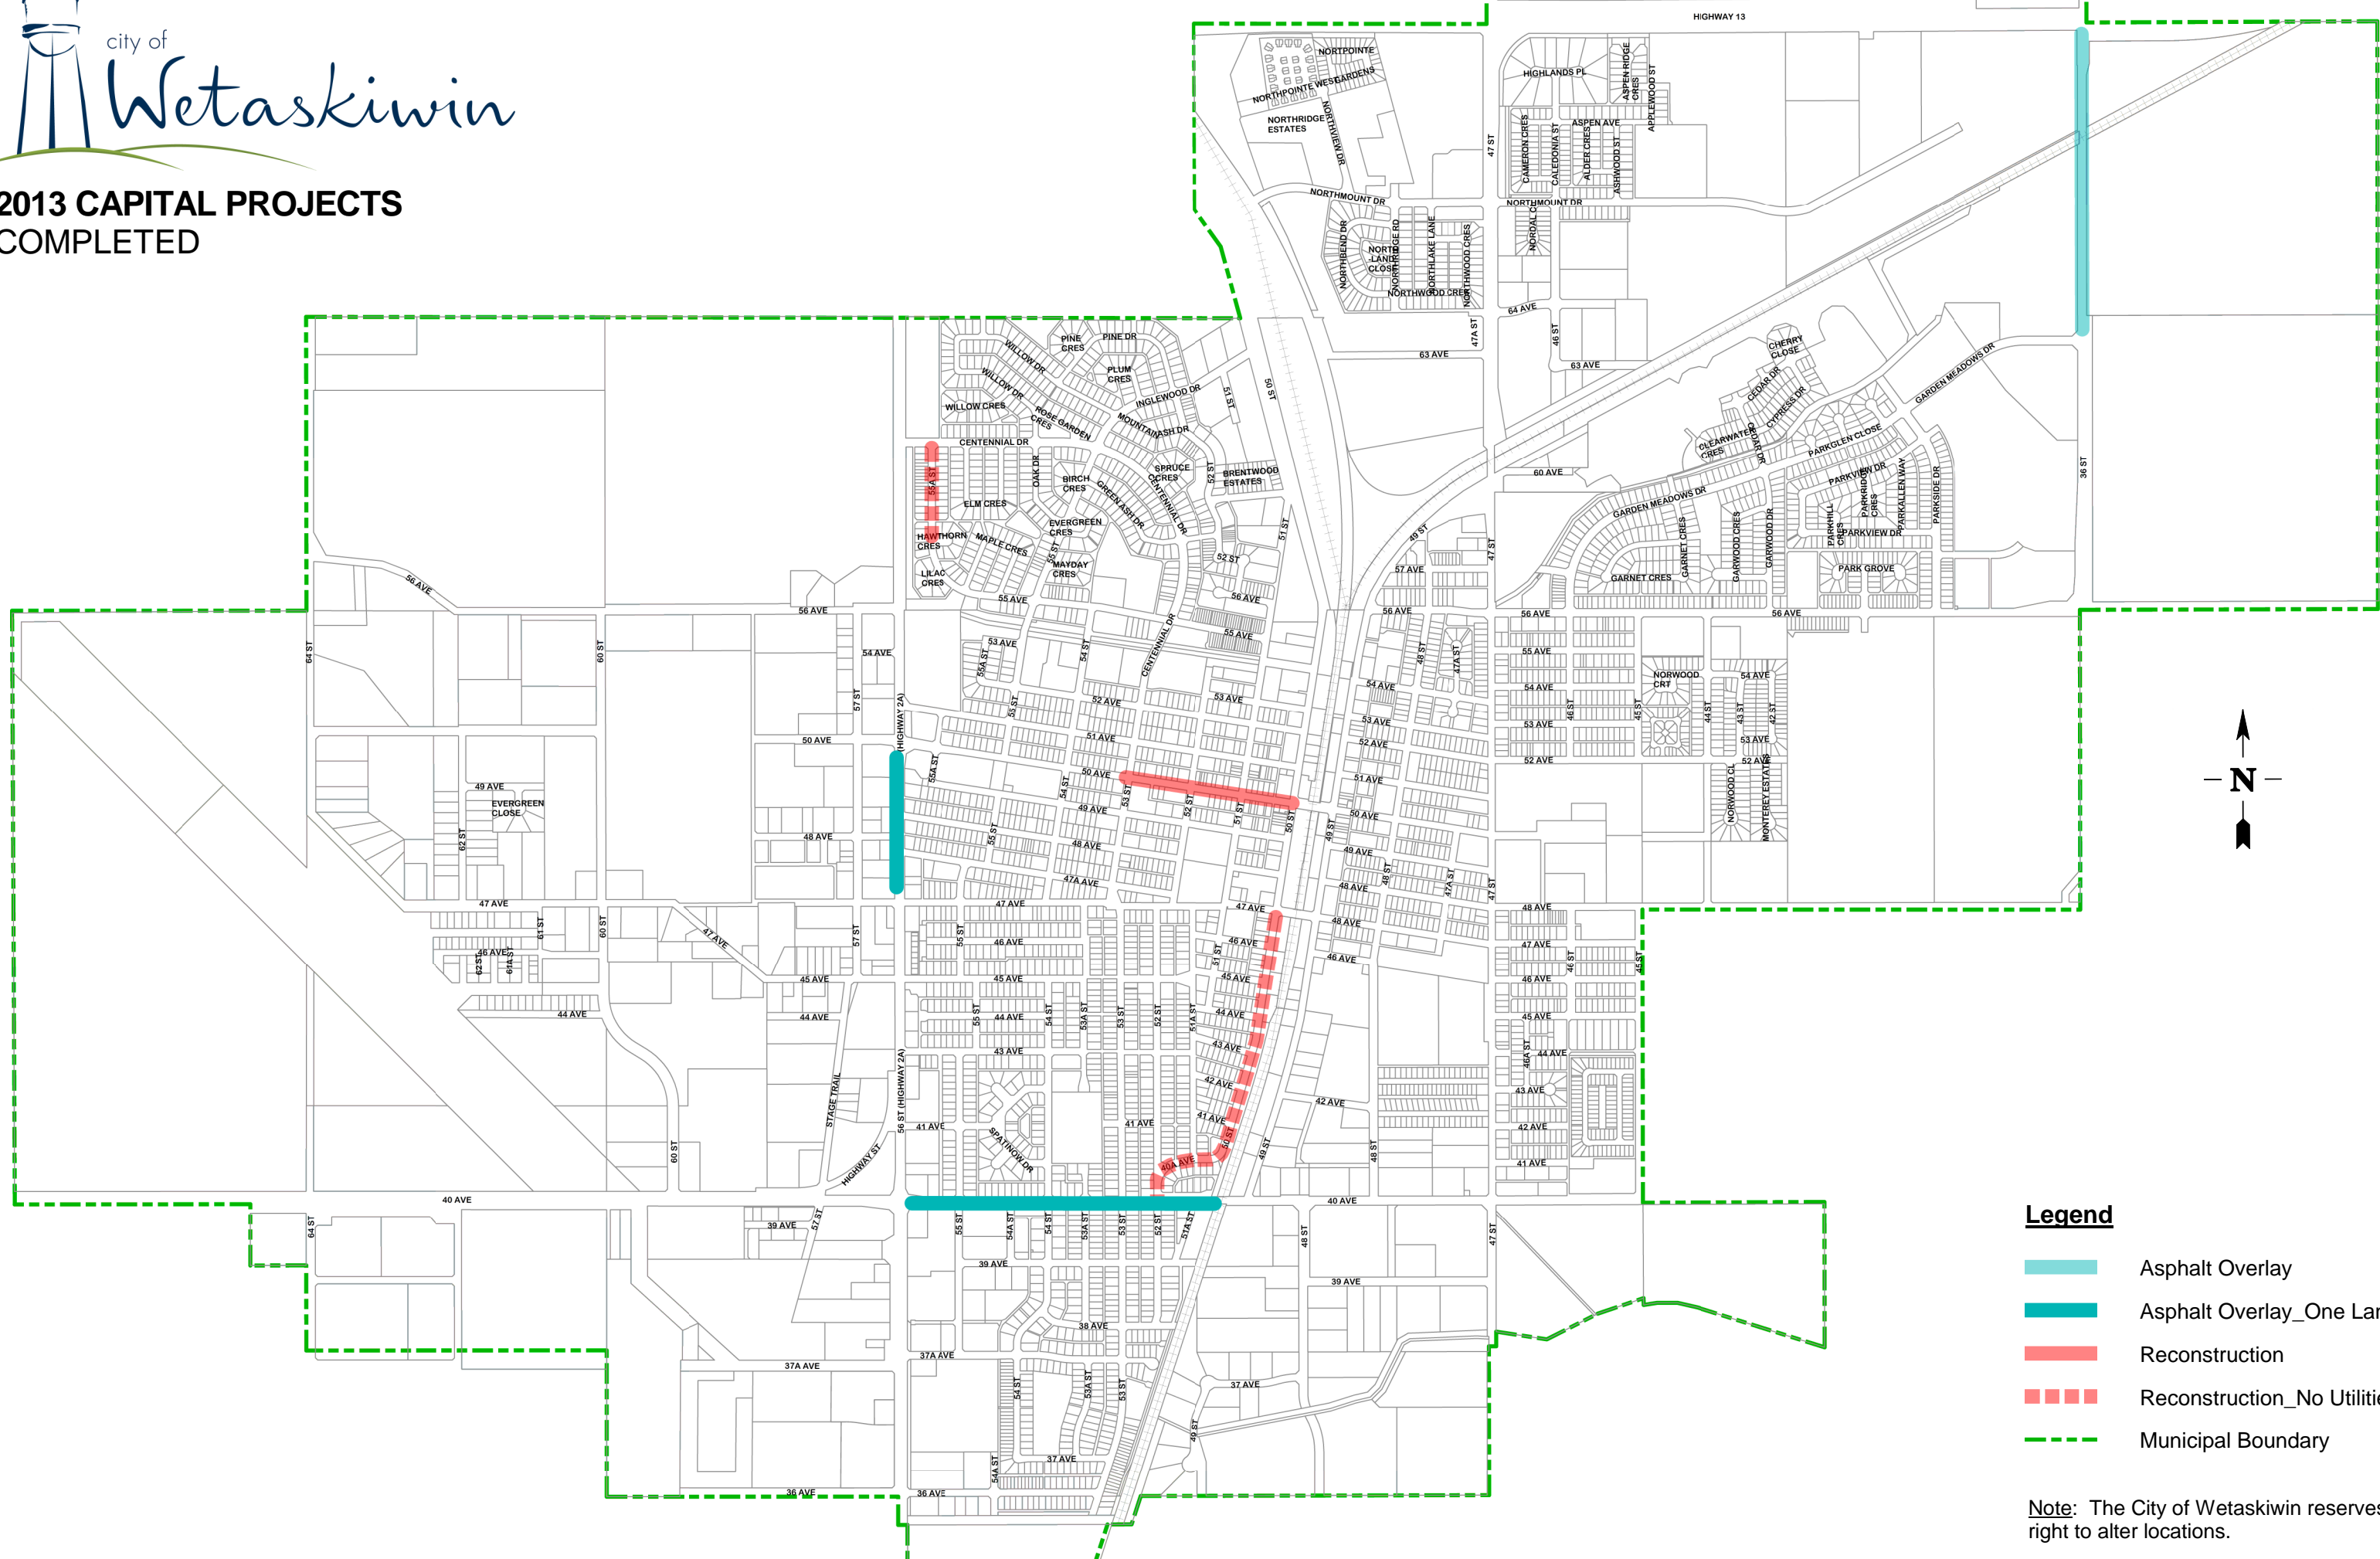

2013 CAPITAL PROJECTS COMPLETED

- Legend**
- Asphalt Overlay
 - Asphalt Overlay_One Lane Only
 - Reconstruction
 - Reconstruction_No Utilities
 - Municipal Boundary

Note: The City of Wetaskiwin reserves the right to alter locations.