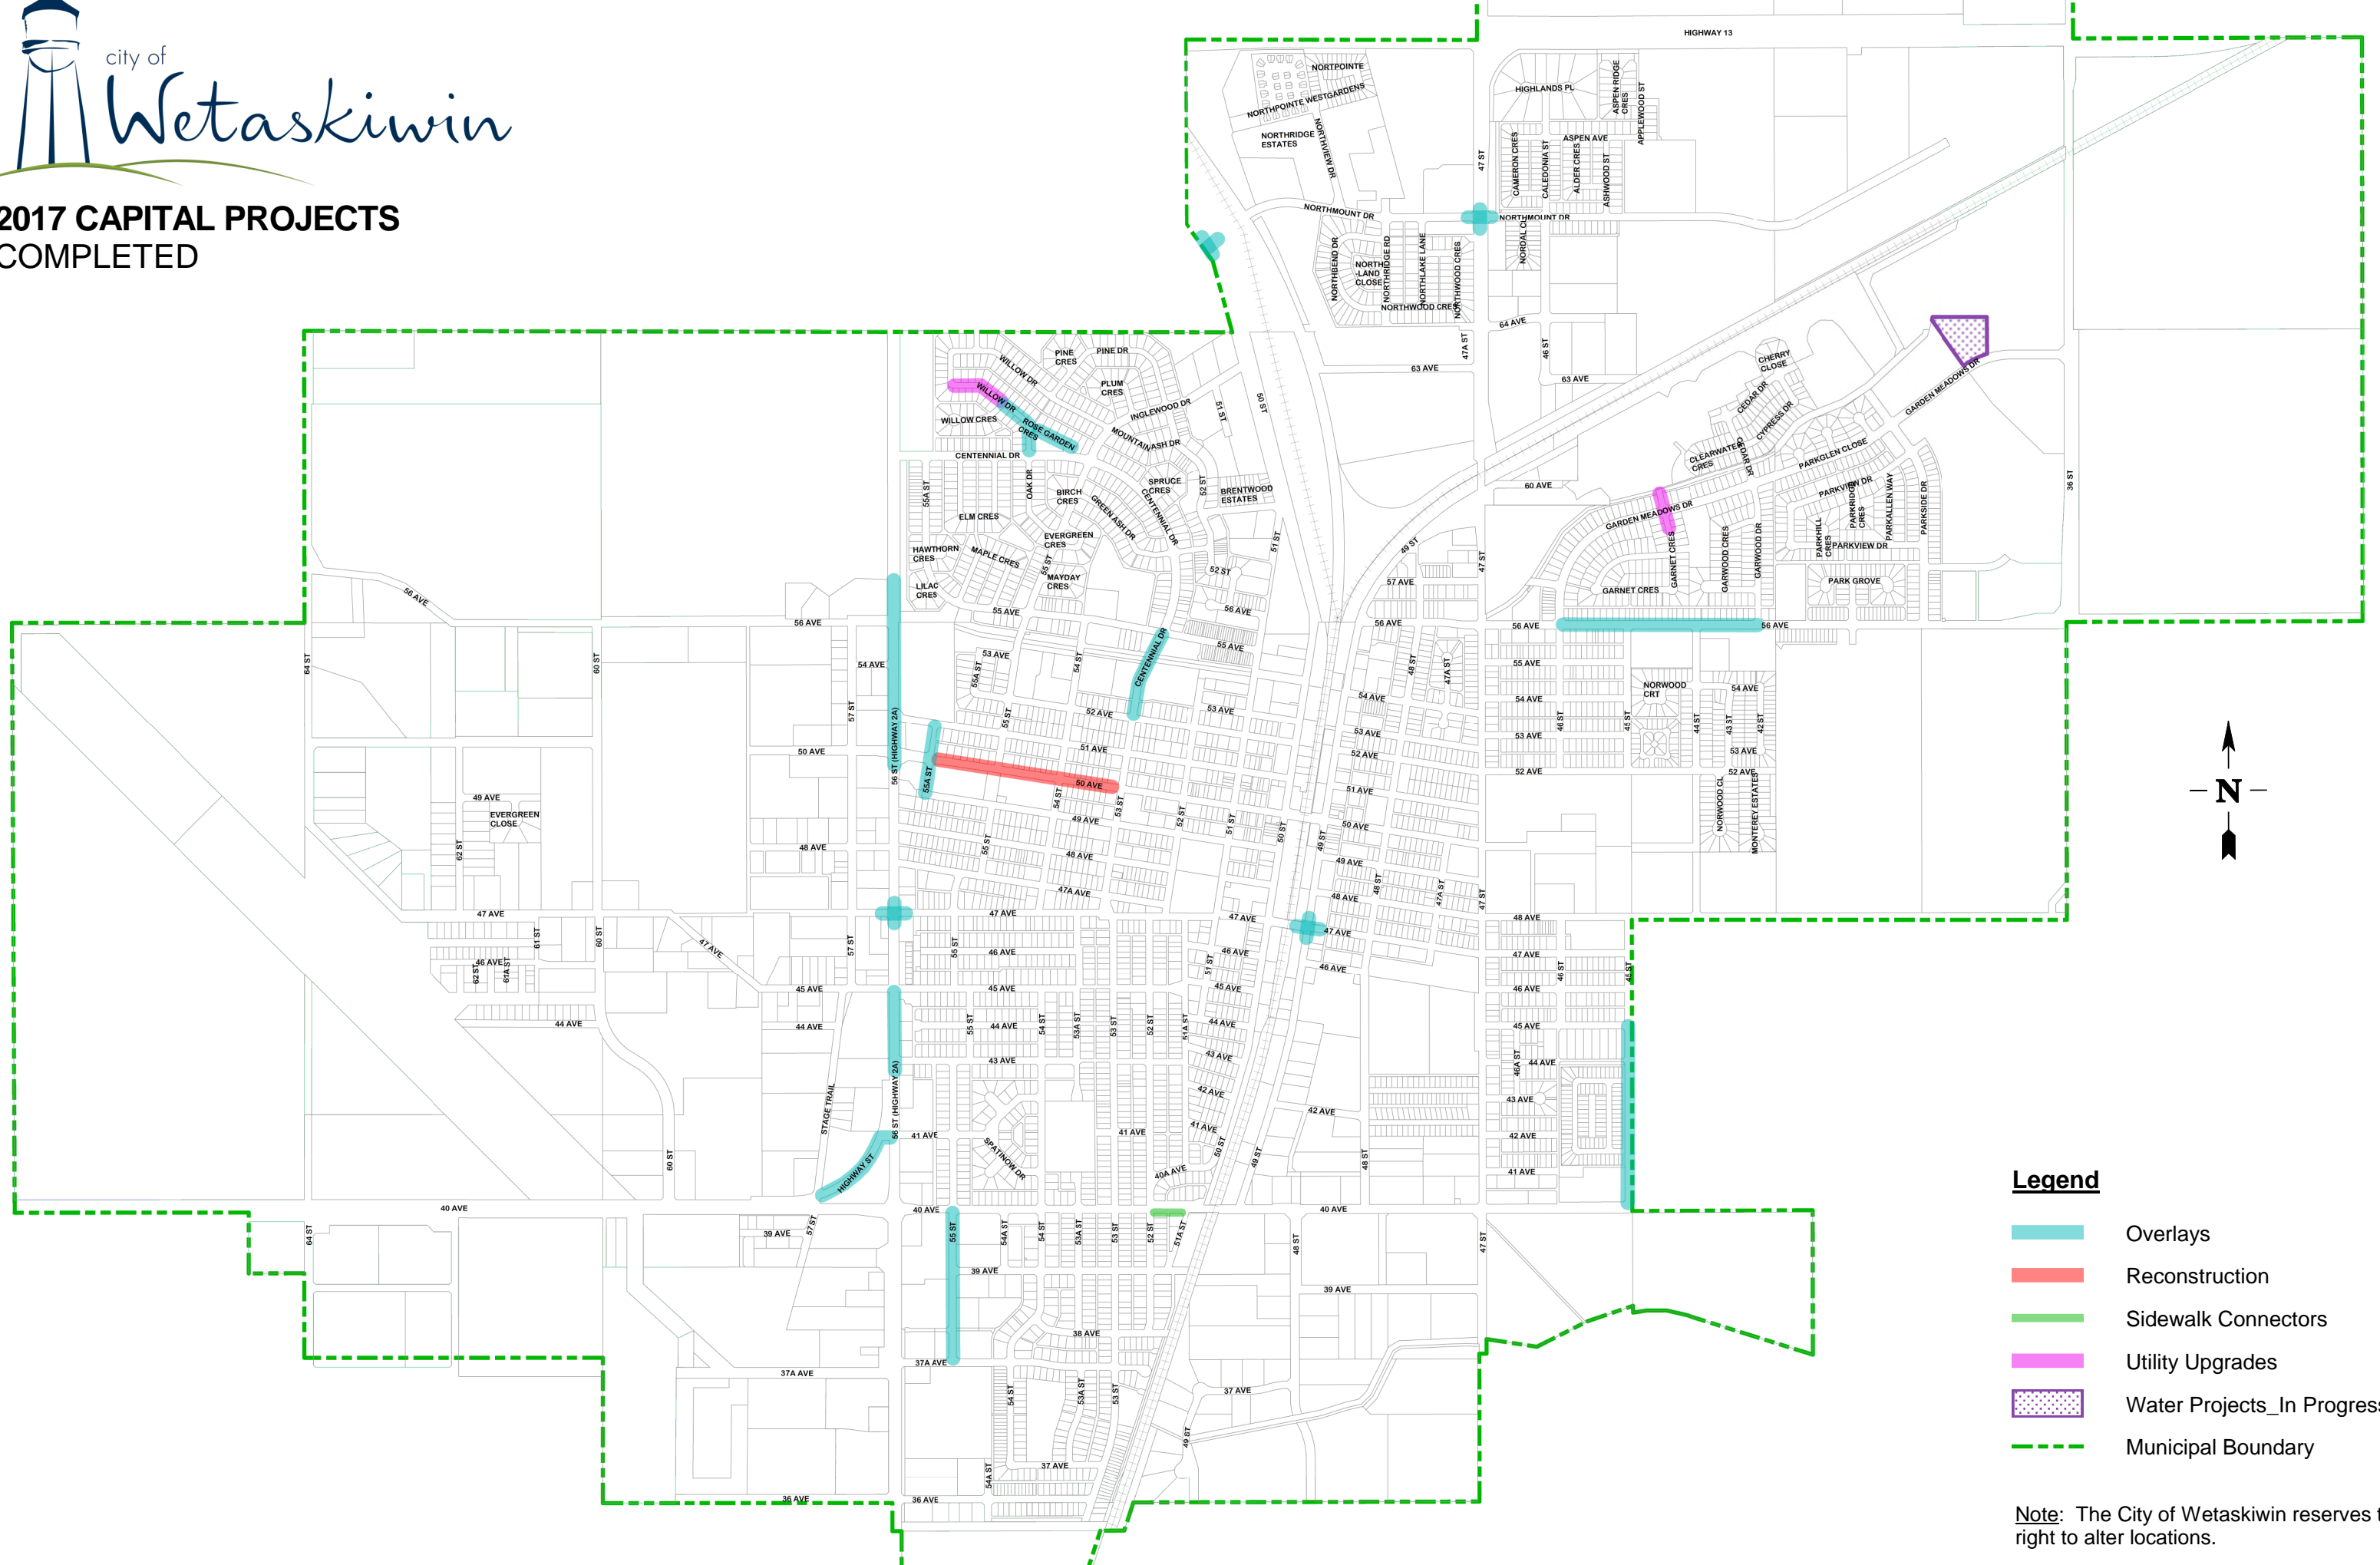

# 2017 CAPITAL PROJECTS COMPLETED

- Legend**
- Overlays
  - Reconstruction
  - Sidewalk Connectors
  - Utility Upgrades
  - Water Projects\_In Progress
  - Municipal Boundary

**Note:** The City of Wetaskiwin reserves the right to alter locations.