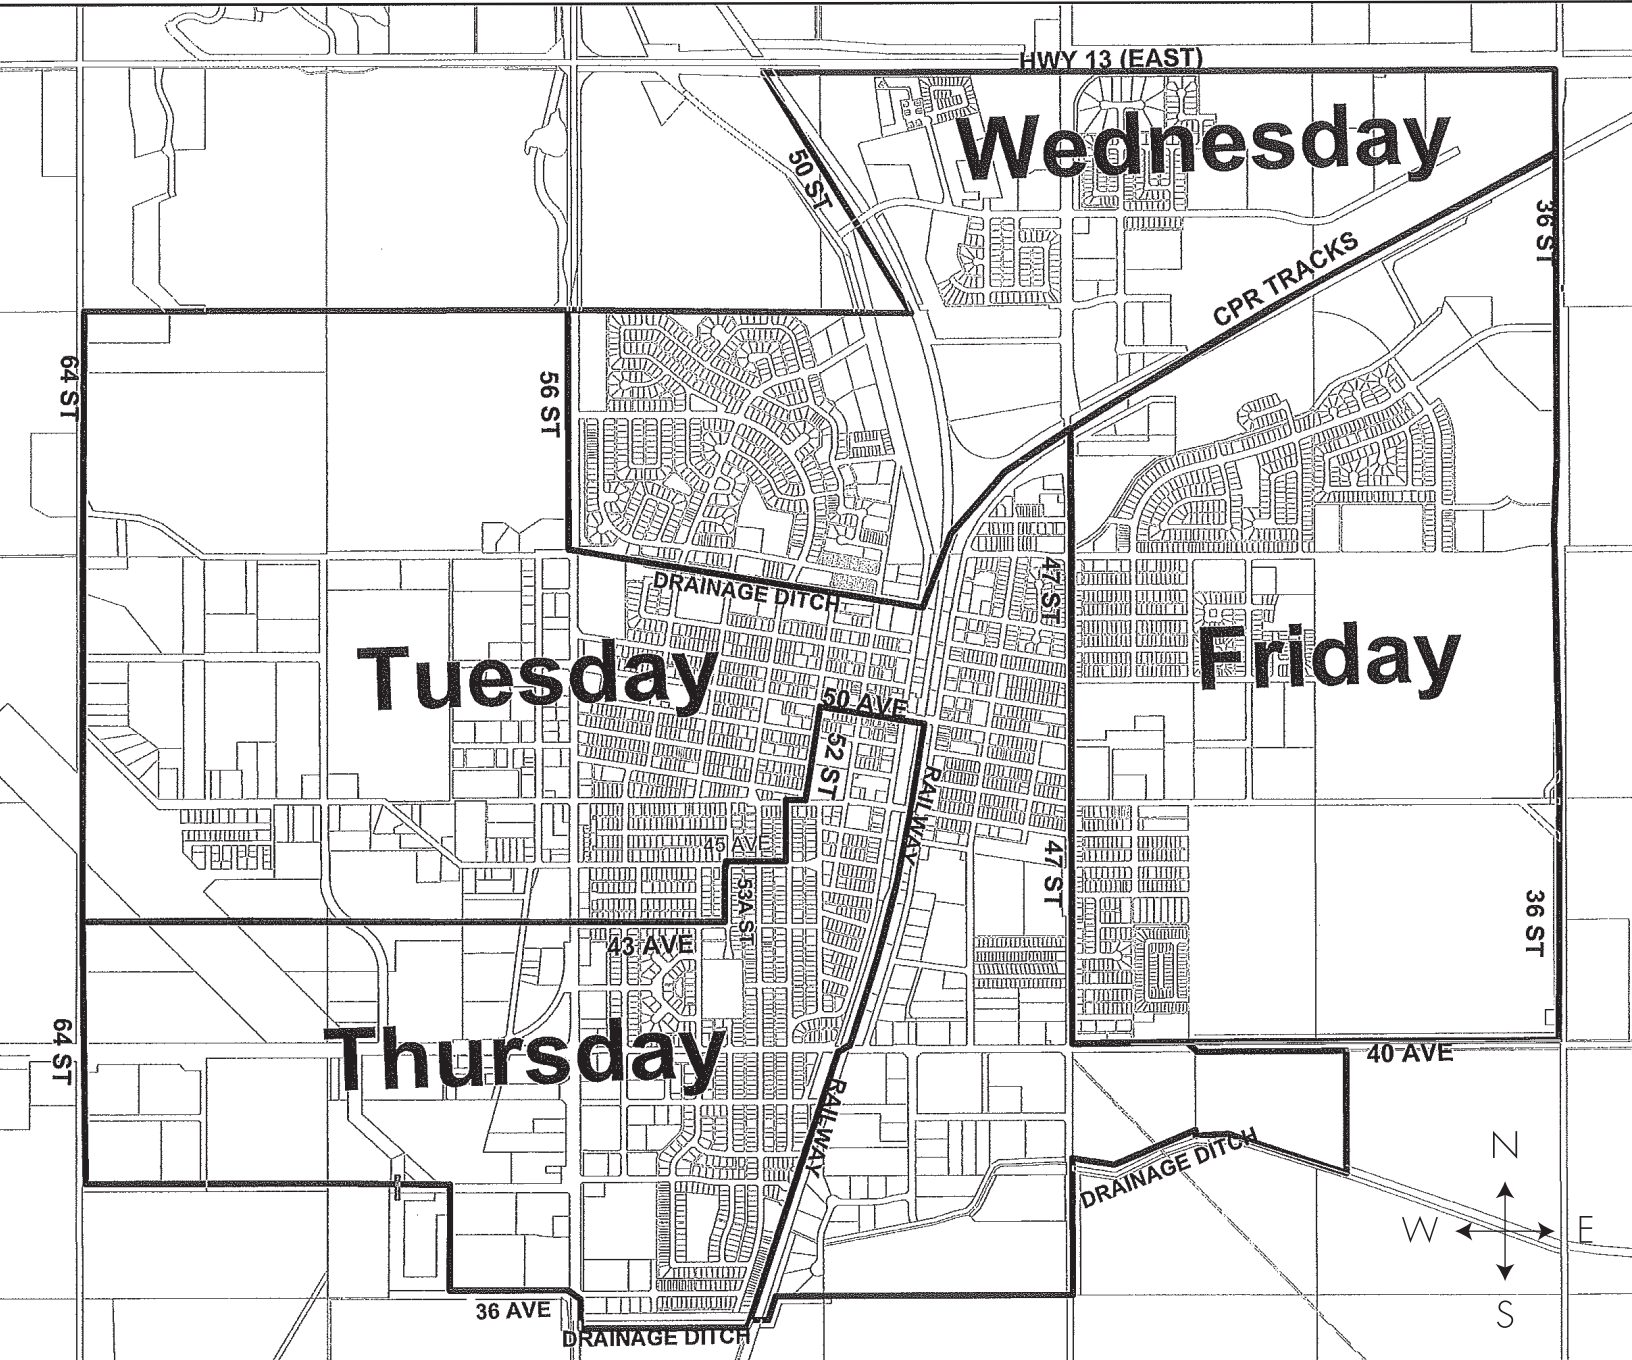

city of

# Wetaskiwin

## Map of Residential Garbage Collection Days

The City of Wetaskiwin collects residential trash from Tuesday to Friday every week. If you have any questions about your collection area, please contact our Public Works Office at 780-361-4436.