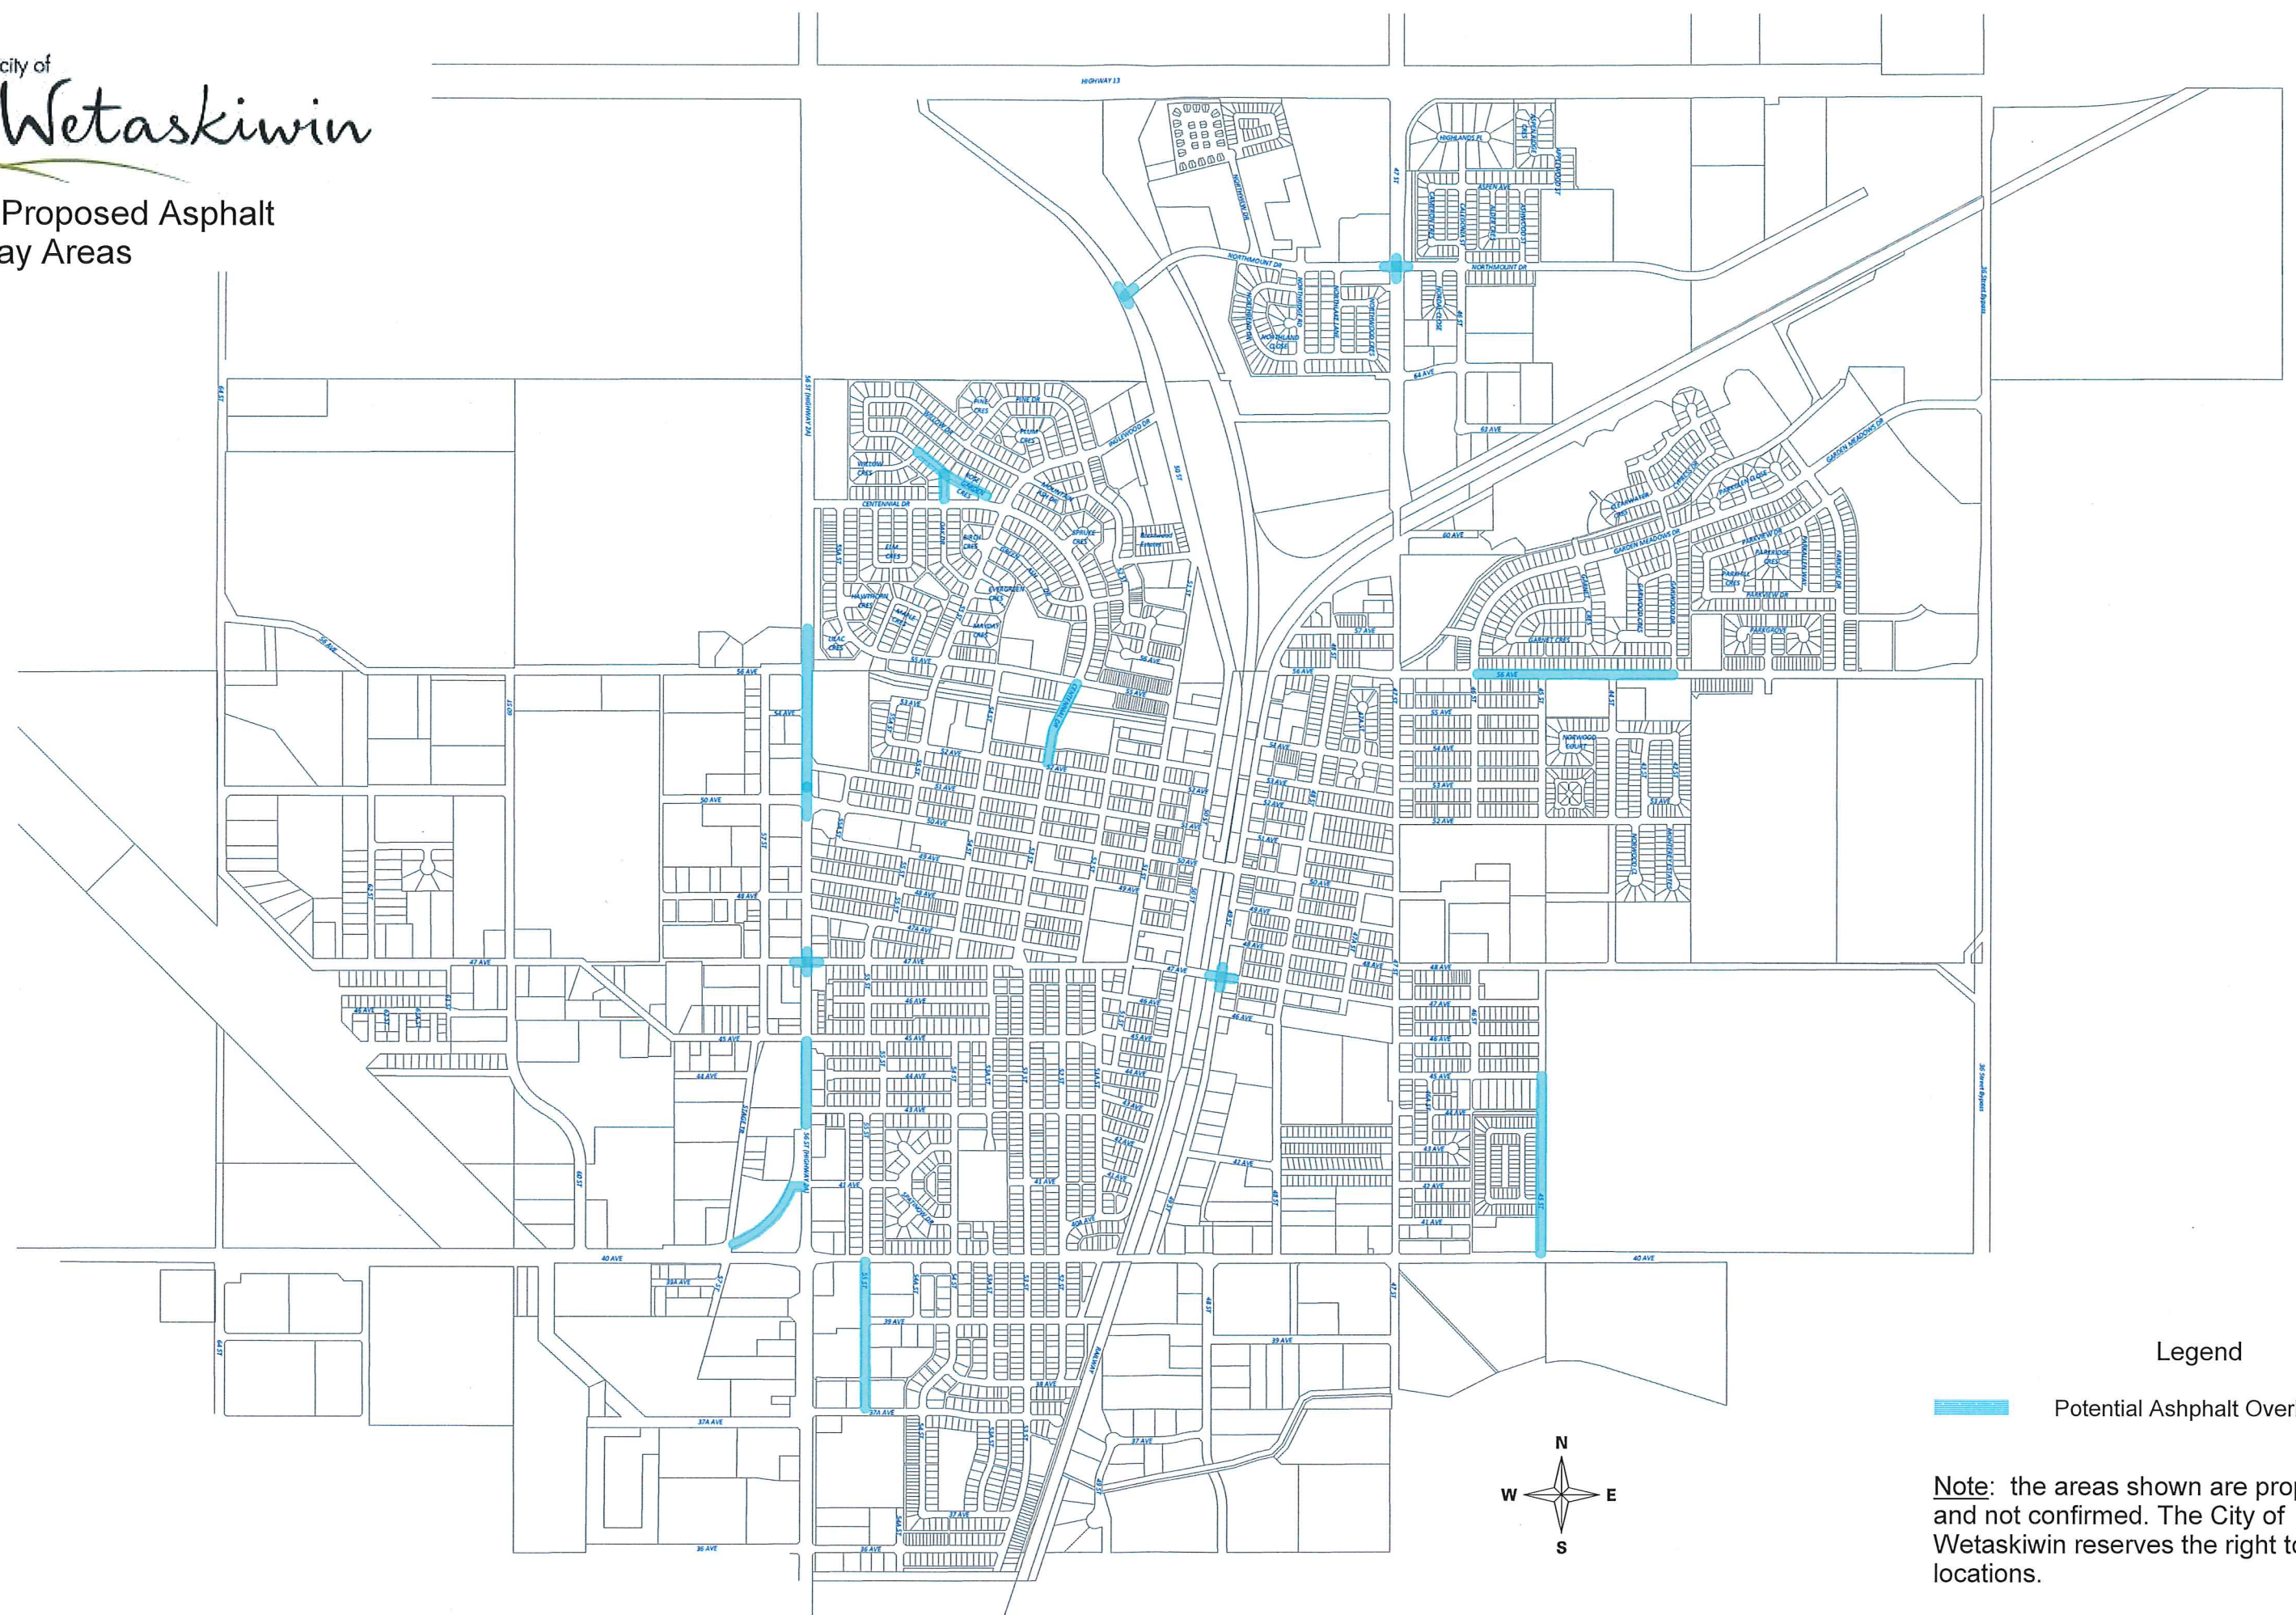

# 2017 Proposed Asphalt Overlay Areas

### Legend

 Potential Asphalt Overlay Areas

**Note:** the areas shown are proposed and not confirmed. The City of Wetaskiwin reserves the right to alter locations.